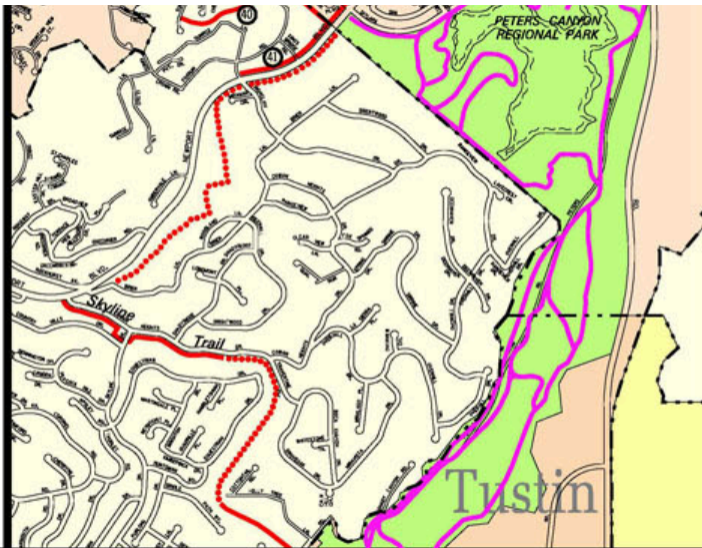

RIDING & HIKING TRAILS

Orange Park Acres and Vicinity

- | | |
|--------------------------|------------------------------|
| 2 Blossom Trail | 41 Newport Trail (4) |
| 3 Coyote Watch | 42 Canyon View Trail (1) |
| 4 Chester's Way | 43 Canyon View Trail (2) |
| 5 Lazy Creek Trail (3) | 44 Canyon View Trail (3) |
| 6 Lazy Creek Trail (2) | 46 Shady Oaks Trail |
| 7 Lazy Creek Trail (1) | 47 East Mabury Trail |
| 8 Scott's Giddyup | 48 Rip Rap Trail |
| 9 Celosas Way | 49 Riqueza's Trail |
| 10 Prince Charming Way | 50 North Cannon Trail |
| 11 Chaos Path | 51 Hit and Run Trail |
| 12 Broadmoor Arena Trail | 52 Santiago Canyon Trail (1) |
| 13 Dog Alley | 53 Serrano Trail |
| 14 Terry's Cutoff | 54 Winner's Way |
| 15 Homeward Bound | 55 Arena Access |
| 16 No Where Trail | 56 Santiago Canyon Trail (2) |
| 18 Handy Creek Trail (1) | 57 Santiago Canyon Trail (3) |
| 19 Handy Creek Trail (2) | 58 Kravitz's Run |
| 20 Chelsea Trail | 59 Windes Drive Trail |
| 21 Lost Sheep Trail | 60 North Meads |
| 22 Jeff's Rusty Spur | 61 Meads "S" Curve (1) |
| 23 Broadmoor Arena Trail | 62 Meads "S" Curve (2) |
| 25 Newport Gallop | 63 Hillside Trail |
| 26 The Wall Trail | 64 Rattlesnake Trail |
| 27 The Berm Trail | 65 Pioneer Trail |
| 28 Road Kill Trail | 66 Trophy Trail |
| 30 Le Trail | 67 The Roller Coaster |
| 31 Newport Trail (1) | 68 South Cannon Trail |
| 32 High Horse Trail (1) | 69 Stoneridge Trail |
| 33 Water Tank Trail | 70 Vickie Trail |
| 34 Arabian View | 71 C.C. Rider Trail |
| 36 Newport Trail (2) | 72 Dakota's View Trail |
| 37 Newport Trail (3) | 73 Equestrian Alley Trail |
| 38 Hidden Trail | 74 High Horse Trail (2) |
| 39 Sunbask Trail | 75 Orange Hill Trail |

Riding and Hiking Trails Legend

-  RIDING AND HIKING TRAIL
-  ON-ROAD TRAIL ACCESS
-  PROPOSED RIDING AND HIKING TRAIL
-  EXISTING COUNTY RIDING AND HIKING TRAILS
-  CROSSING BUTTON
-  PROPOSED CROSSING BUTTON
-  TRAIL BRIDGE

0' 500' 1000' 2000'