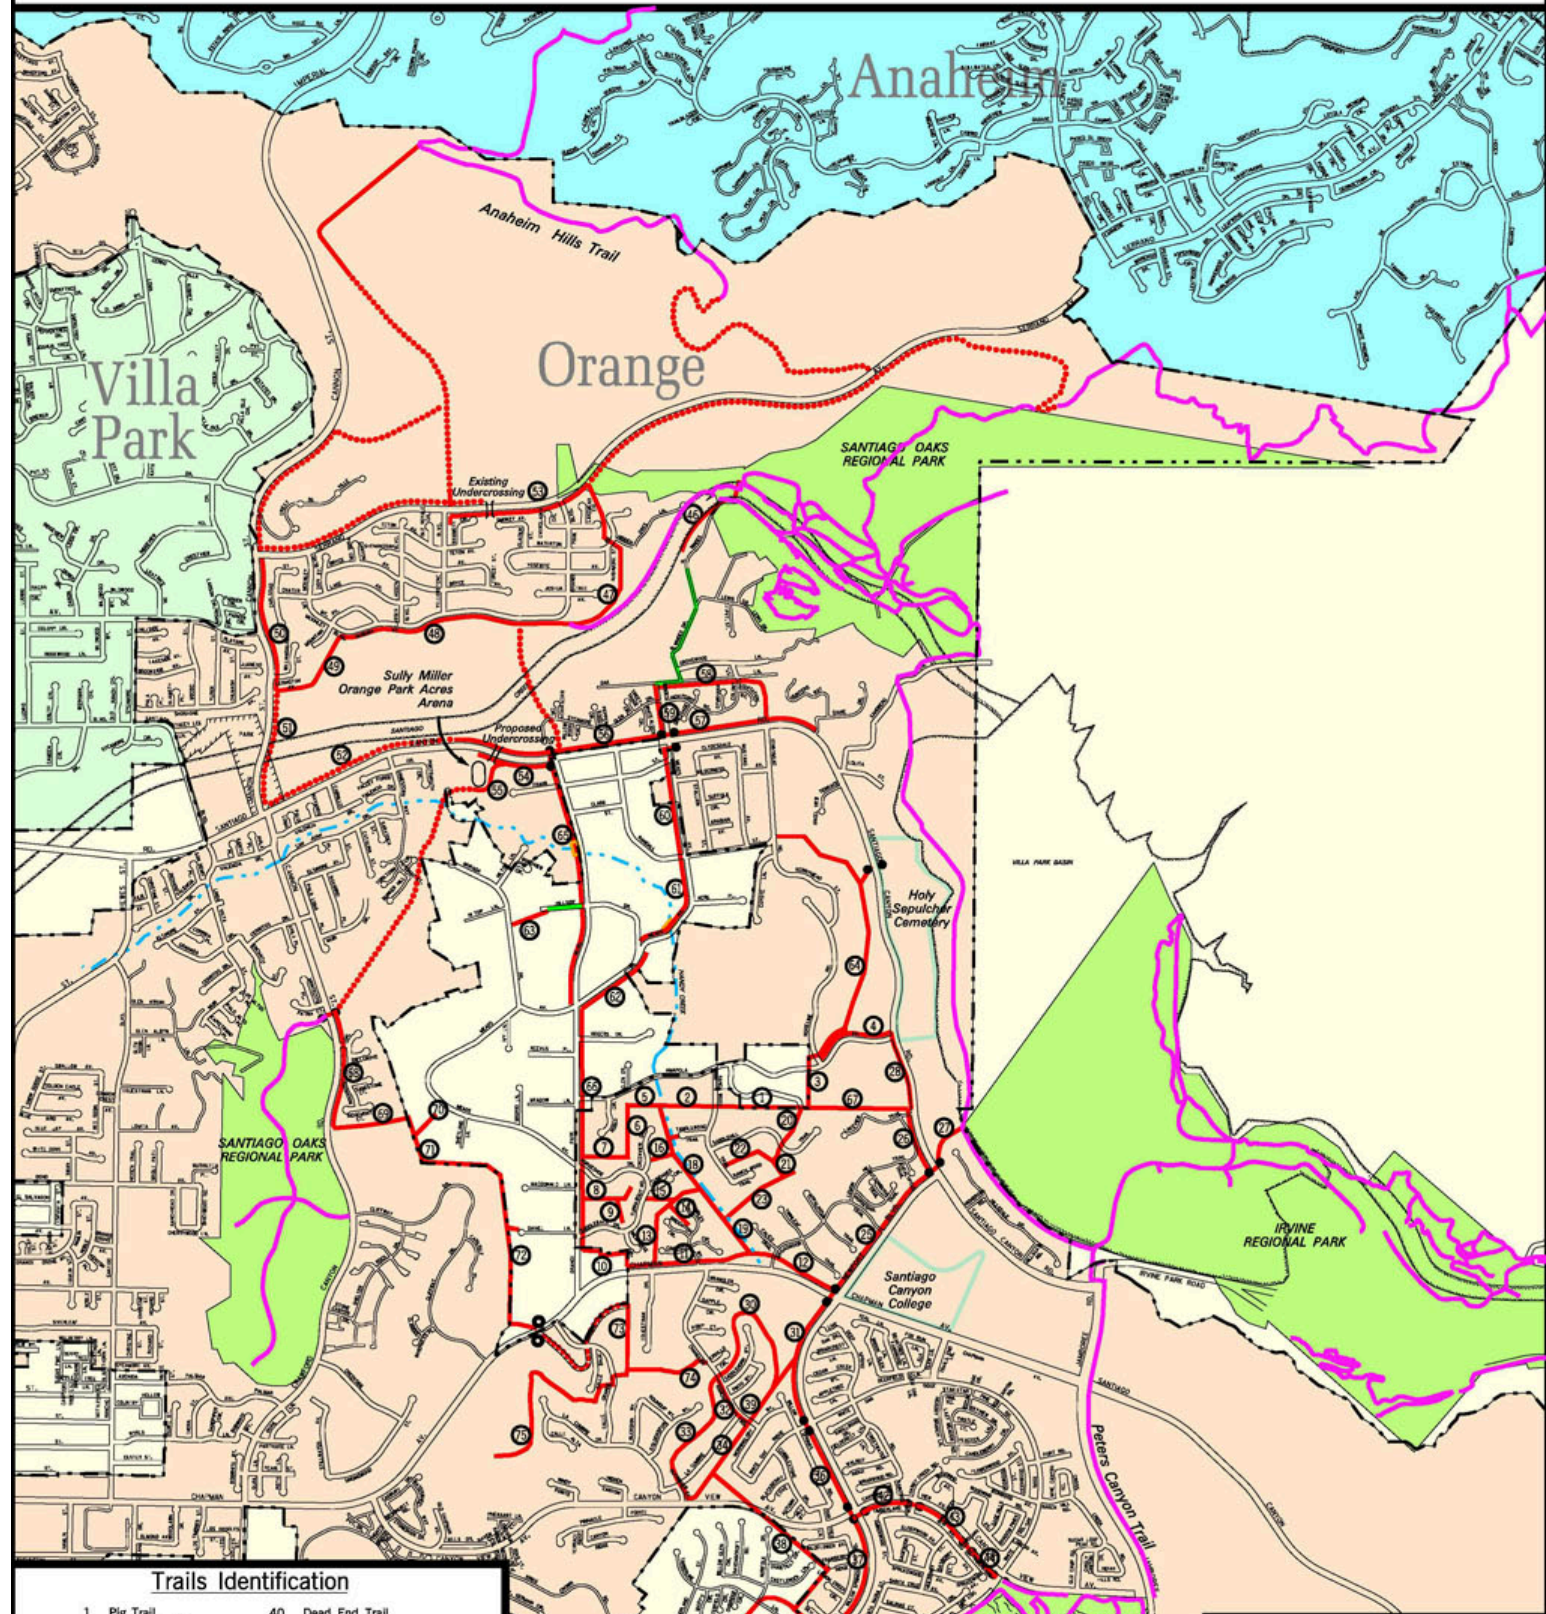

RIDING & HIKING TRAILS

Orange Park Acres and Vicinity

- | | |
|--------------------------|------------------------------|
| 2 Blossom Trail | 41 Newport Trail (4) |
| 3 Coyote Watch | 42 Canyon View Trail (1) |
| 4 Chester's Way | 43 Canyon View Trail (2) |
| 5 Lazy Creek Trail (3) | 44 Canyon View Trail (3) |
| 6 Lazy Creek Trail (2) | 46 Shady Oaks Trail |
| 7 Lazy Creek Trail (1) | 47 East Mabury Trail |
| 8 Scott's Giddyup | 48 Rip Rap Trail |
| 9 Celosas Way | 49 Riqueza's Trail |
| 10 Prince Charming Way | 50 North Cannon Trail |
| 11 Chaos Path | 51 Hit and Run Trail |
| 12 Broadmoor Arena Trail | 52 Santiago Canyon Trail (1) |
| 13 Dog Alley | 53 Serrano Trail |
| 14 Terry's Cutoff | 54 Winner's Way |
| 15 Homeward Bound | 55 Arena Access |
| 16 No Where Trail | 56 Santiago Canyon Trail (2) |
| 18 Handy Creek Trail (1) | 57 Santiago Canyon Trail (3) |
| 19 Handy Creek Trail (2) | 58 Kravitz's Run |
| 20 Chelsea Trail | 59 Windes Drive Trail |
| 21 Lost Sheep Trail | 60 North Meads |
| 22 Jeff's Rusty Spur | 61 Meads "S" Curve (1) |
| 23 Broadmoor Arena Trail | 62 Meads "S" Curve (2) |
| 25 Newport Gallop | 63 Hillside Trail |
| 26 The Wall Trail | 64 Rattlesnake Trail |
| 27 The Berm Trail | 65 Pioneer Trail |
| 28 Road Kill Trail | 66 Trophy Trail |
| 30 Le Trail | 67 The Roller Coaster |
| 31 Newport Trail (1) | 68 South Cannon Trail |
| 32 High Horse Trail (1) | 69 Stoneridge Trail |
| 33 Water Tank Trail | 70 Vickie Trail |
| 34 Arabian View | 71 C.C. Rider Trail |
| 36 Newport Trail (2) | 72 Dakota's View Trail |
| 37 Newport Trail (3) | 73 Equestrian Alley Trail |
| 38 Hidden Trail | 74 High Horse Trail (2) |
| 39 Sunbask Trail | 75 Orange Hill Trail |

Riding and Hiking Trails Legend

-  RIDING AND HIKING TRAIL
-  ON-ROAD TRAIL ACCESS
-  PROPOSED RIDING AND HIKING TRAIL
-  EXISTING COUNTY RIDING AND HIKING TRAILS
-  CROSSING BUTTON
-  PROPOSED CROSSING BUTTON
-  TRAIL BRIDGE

0' 500' 1000' 2000'